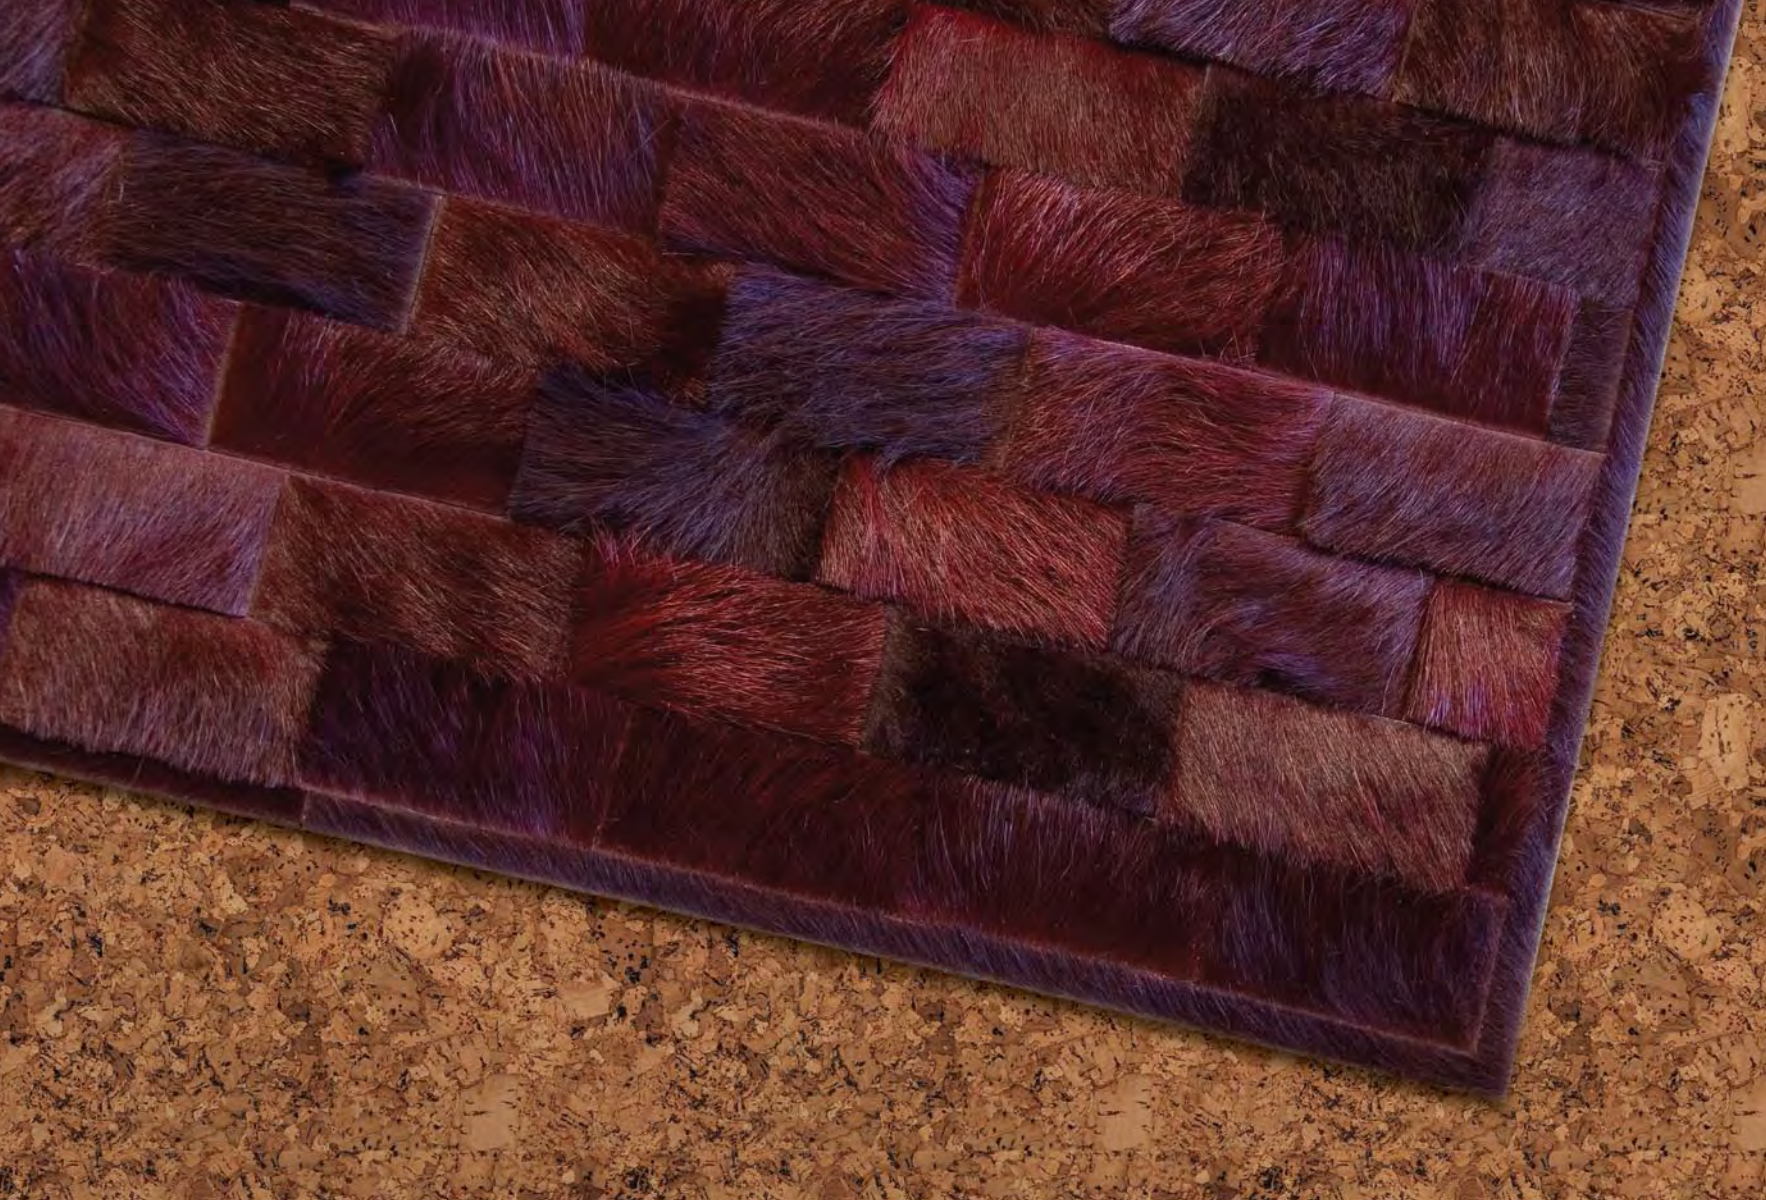

3 LOCK BOX: MULTIPLE GREENS AND CREAM

SURRENDER: BARK AND CREAM

LIMELIGHT: CARROT

KYLE BUNTING BELIEVES IN CREATING COMFORTABLE,  
LIVABLE LUXURY WITHOUT COMPROMISING DESIGN OR  
LONGEVITY. HANDCRAFTED AND INDIVIDUAL BY NATURE,  
QUALITY, DURABILITY, AND PURPOSE ARE ESSENTIAL TO  
THE INTEGRITY OF OUR WORK. WITH SINGULAR FOCUS,  
KYLE BUNTING EXCEEDS THE HIGHEST EXPECTATIONS  
WHILE CREATING THE EXTRAORDINARY IN HIDE.