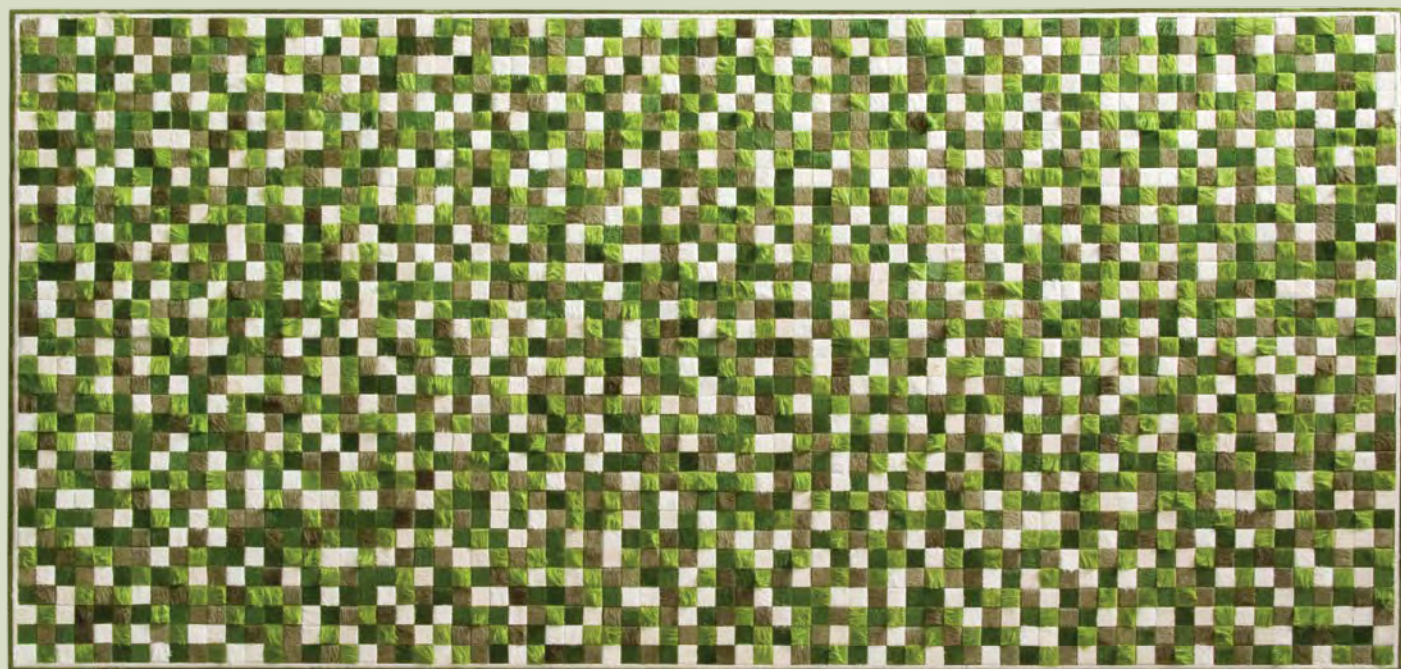

SURRENDER: GOLD

KAMERA: PALOMINO

KAMERA: BARLEY

TOP DESIGNERS SPECIFY KYLE BUNTING TO REALIZE THEIR VISIONS IN HIDE. WITH AN INFINITE ARRAY OF COLOR AND PATTERN OPTIONS, ANY INTERPRETATION IS POSSIBLE. EVERY DÉCOR, FROM THE TRANSITIONAL TO THE TRADITIONAL, RESIDENTIAL OR COMMERCIAL, CAN WARMLY SUPPORT RICH, LUXURIOUS, LIVABLE HIDE.