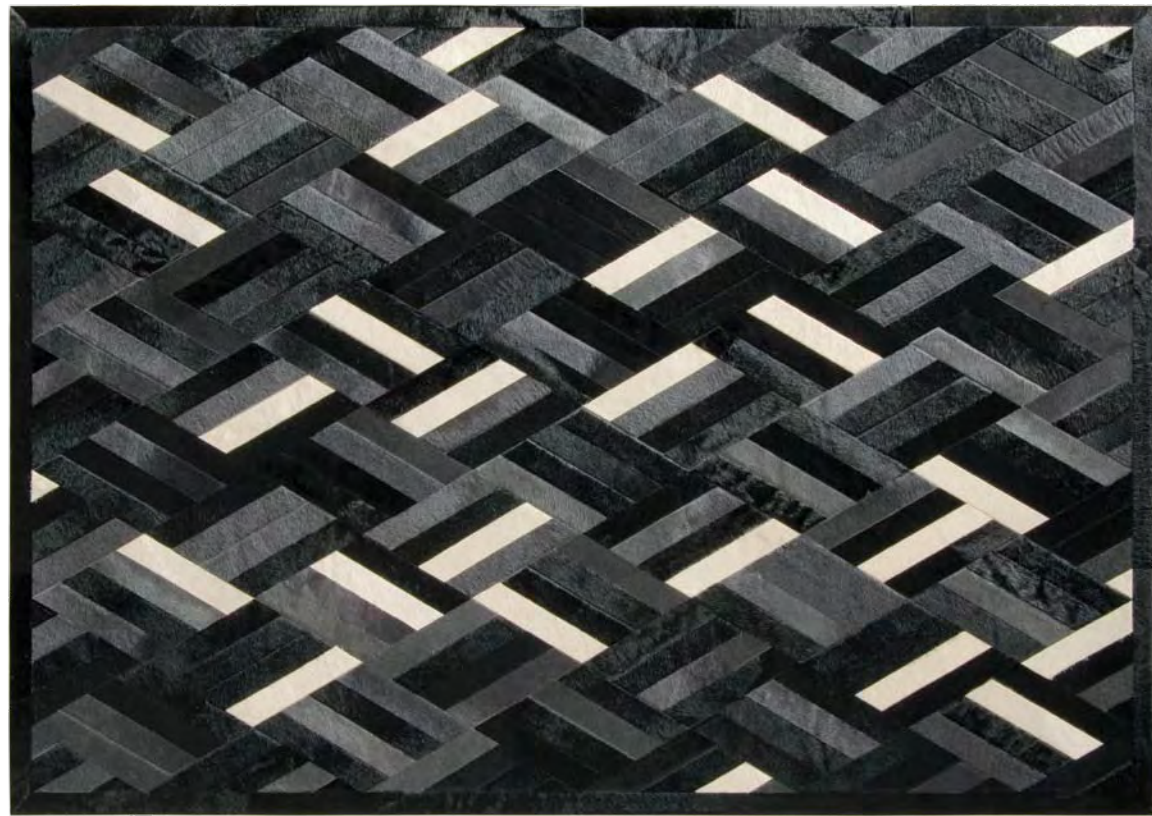

SWEET CAROLINE: CHARCOAL, CREAM, INK