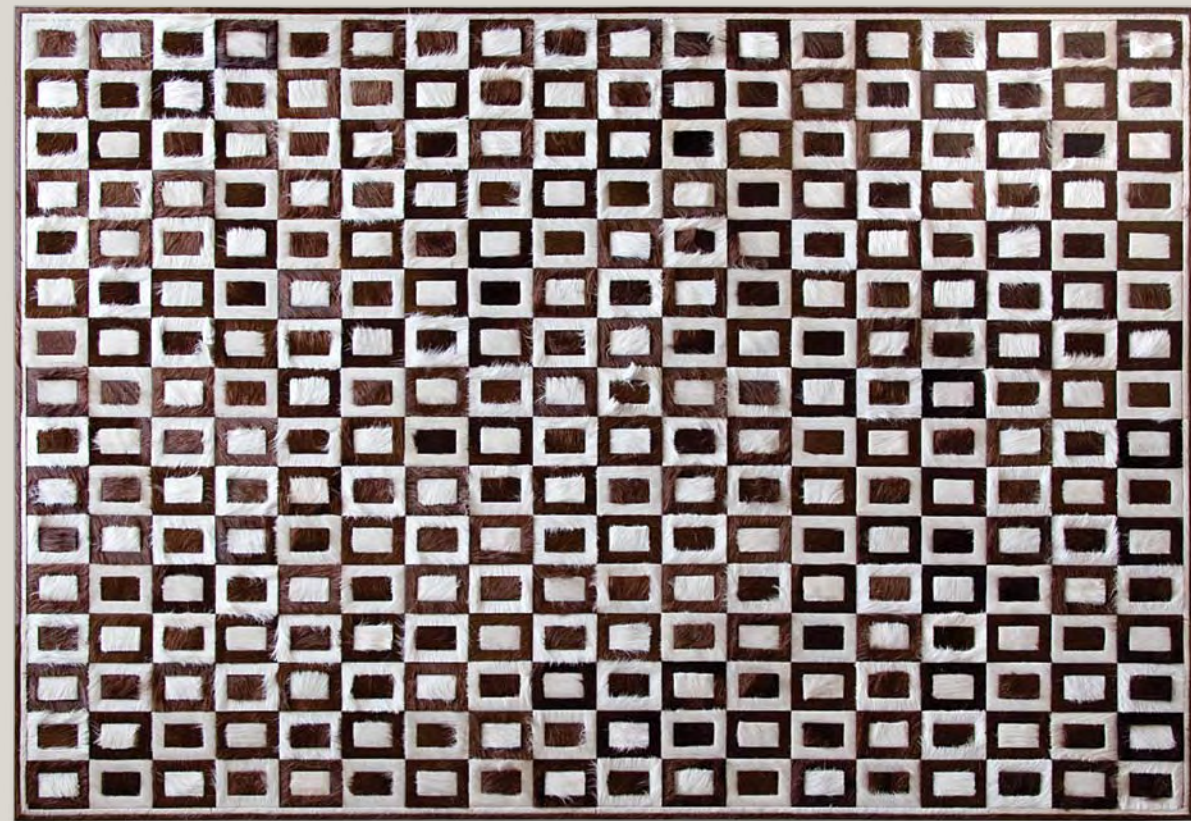

SURRENDER: GOLD

KAMERA: PALOMINO

KAMERA: BARLEY

TOP DESIGNERS SPECIFY KYLE BUNTING TO REALIZE THEIR VISIONS IN HIDE. WITH AN INFINITE ARRAY OF COLOR AND PATTERN OPTIONS, ANY INTERPRETATION IS POSSIBLE. EVERY DÉCOR, FROM THE TRANSITIONAL TO THE TRADITIONAL, RESIDENTIAL OR COMMERCIAL, CAN WARMLY SUPPORT RICH, LUXURIOUS, LIVABLE HIDE.

3 LOCK BOX: MULTIPLE GREENS AND CREAM

SURRENDER: BARK AND CREAM

LIMELIGHT: CARROT

KYLE BUNTING BELIEVES IN CREATING COMFORTABLE,  
LIVABLE LUXURY WITHOUT COMPROMISING DESIGN OR  
LONGEVITY. HANDCRAFTED AND INDIVIDUAL BY NATURE,  
QUALITY, DURABILITY, AND PURPOSE ARE ESSENTIAL TO  
THE INTEGRITY OF OUR WORK. WITH SINGULAR FOCUS,  
KYLE BUNTING EXCEEDS THE HIGHEST EXPECTATIONS  
WHILE CREATING THE EXTRAORDINARY IN HIDE.

JET STREAM: VARIOUS COLORS

3 LOCK BOX: EXOTIC, CREAM, BARLEY, CHOCOLATE

SWEET CAROLINE: CHARCOAL, CREAM, INK

KYLE BUNTING OPERATES AND FINDS INSPIRATION  
OUTSIDE AUSTIN IN THE TEXAS HILL COUNTRY.  
SPECIALISTS IN HIDE CARPETS AND WALL COVERINGS,  
THE COMPANY ALSO OFFERS THE FINEST IN HIDE FOR  
UPHOLSTERY AND ARCHITECTURAL APPLICATIONS.  
A BROAD SPECTRUM OF DESIGN REQUESTS ARE  
ENCOURAGED AND WELCOMED.