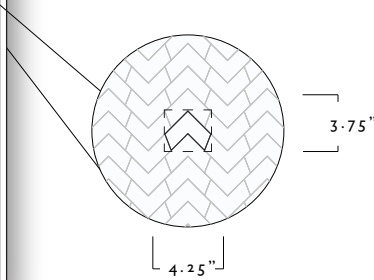

AVAILABLE IN ANY SIZE, SHAPE, OR COLOR FOR RUG OR WALL.

STANDARD REPEAT: 3.75" X 4.25"

STANDARD BORDER: 1"

SIZE GUIDE / POPULAR SIZES

	WIDTHS		LENGTHS	
STANDARD	5 FT	X	8 FT	
STANDARD	6 FT	X	9 FT	
STANDARD	8 FT	X	10 FT	
STANDARD	9 FT	X	12 FT	
STANDARD	10 FT	X	14 FT	

THE STANDARD PATTERN REPEAT FOR THIS DESIGN INCREASES IN 3.75" X 4.25" INCREMENTS BUT THE PATTERN CAN BE CROPPED TO ANY SIZE, THEREFORE THERE ARE NO STANDARD SIZING INCREMENTS. IN MOST CASES THIS DESIGN CAN BE SPECIFIED FOR ANY SIZE.