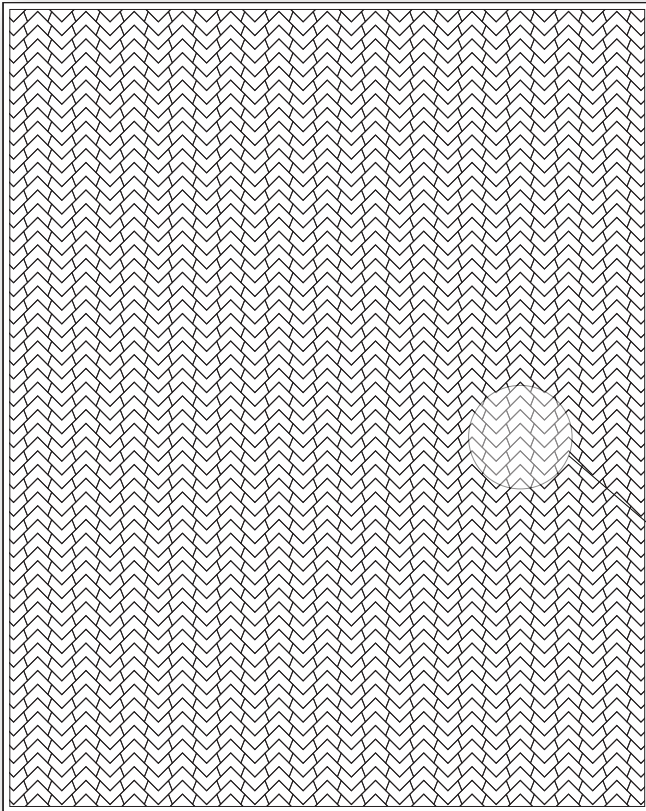

KYLE BUNTING

V A N D A L

© 2018

SIMILAR TO REVERB, VANDAL USES ACUTE, ALTERNATING ANGLES TO CREATE A GEOMETRICALLY CLEAN AND COHESIVE DESIGN. A DIVERSE RANGE OF SHAPES TEND TO EMERGE THROUGH VARYING COLOR SCHEMES AND LAYOUTS, CREATING FUN AND ILLUSIVE PATTERN MOVEMENT AND PLAY.

AVAILABLE IN ANY SIZE, SHAPE, OR COLOR FOR RUG OR WALL.

STANDARD REPEAT: 3.75" X 4.25"

STANDARD BORDER: 1"

SIZE GUIDE / POPULAR SIZES

	WIDTHS		LENGTHS	
STANDARD	5 FT	X	8 FT	
STANDARD	6 FT	X	9 FT	
STANDARD	8 FT	X	10 FT	
STANDARD	9 FT	X	12 FT	
STANDARD	10 FT	X	14 FT	

THE STANDARD PATTERN REPEAT FOR THIS DESIGN INCREASES IN 3.75" X 4.25" INCREMENTS BUT THE PATTERN CAN BE CROPPED TO ANY SIZE, THEREFORE THERE ARE NO STANDARD SIZING INCREMENTS. IN MOST CASES THIS DESIGN CAN BE SPECIFIED FOR ANY SIZE.