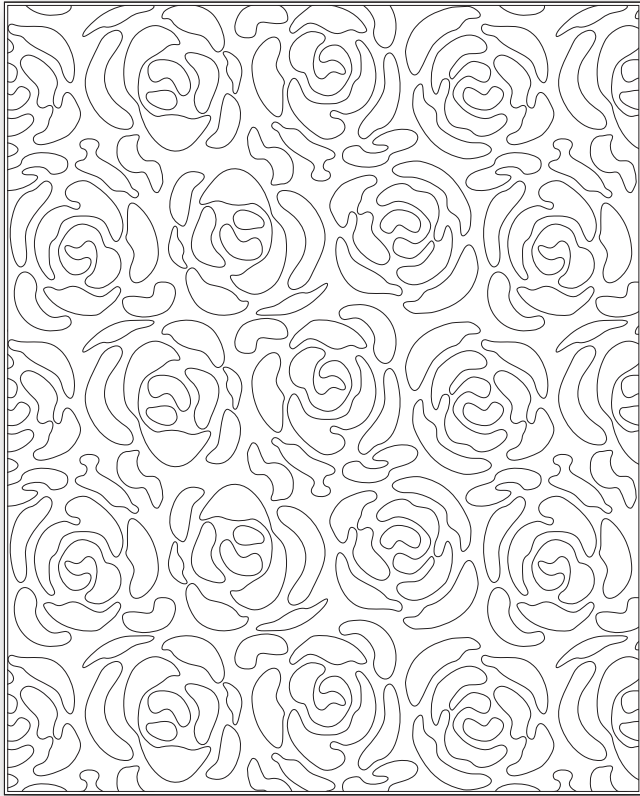

KYLE BUNTING

P R O C E S S I O N

© 2016

LAUNCHED IN 2016, YET DEVELOPED LONG AGO IN COLLABORATION WITH DESIGNER CHRISTOPHER GUY, PROCESSION IS CHARACTERIZED BY LARGE IMAGERY OF ABSTRACT FLORA. THE DELICATE SHAPES CONSIST OF SIX STANDARD FLOWERS FORMED BY CURVED PIECES OF LIME AND REPEATED THROUGHOUT THE DESIGN.

AVAILABLE IN ANY SIZE, SHAPE, OR COLOR FOR RUG OR WALL.

STANDARD REPEAT: ANY

STANDARD BORDER: 1"

SIZE GUIDE / POPULAR SIZES

	WIDTHS		LENGTHS	
STANDARD	5 FT	X	8 FT	
STANDARD	6 FT	X	9 FT	
STANDARD	8 FT	X	10 FT	
STANDARD	9 FT	X	12 FT	
STANDARD	10 FT	X	14 FT	