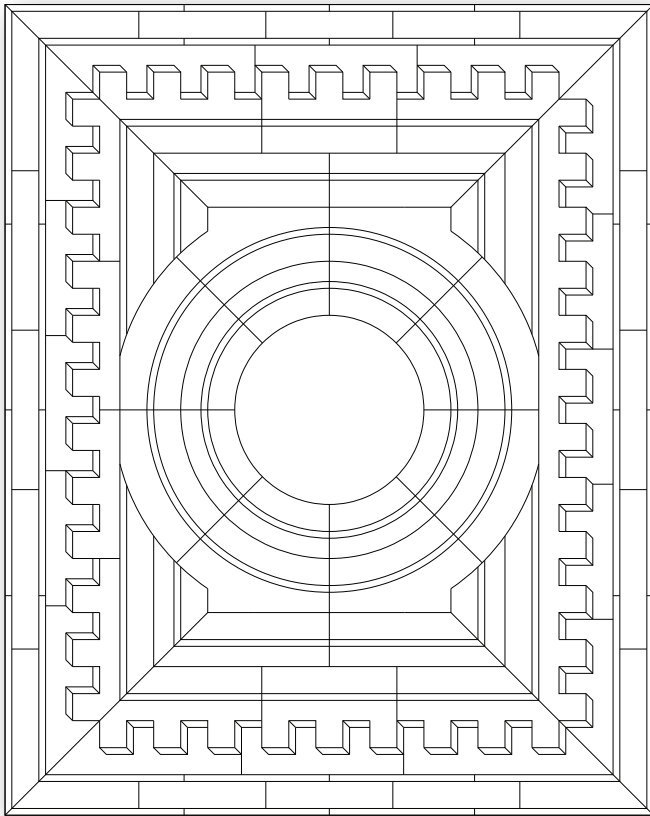

KYLE BUNTING

M O D E R N E

© 2021

INSPIRED BY THE MODERNE STYLE THAT WAS INITIATED IN MID-1920'S FRANCE, THE DESIGN BLENDS BOLD GEOMETRICS WITH LIGHT AND SHADOW PLAY TO CREATE AN EFFECT, DEPENDING ON THE CHOICE OF COLORS, CAN BE BOLD AND GRAPHIC OR A SUBTLE DEPICTION.

AVAILABLE IN ANY SIZE, SHAPE, OR COLOR FOR RUG OR WALL.

STANDARD REPEAT: ANY

STANDARD BORDER: 6"

SIZE GUIDE / POPULAR SIZES

	WIDTHS		LENGTHS	
STANDARD	5 FT	X	8 FT	
STANDARD	6 FT	X	9 FT	
STANDARD	8 FT	X	10 FT	
STANDARD	9 FT	X	12 FT	
STANDARD	10 FT	X	14 FT	

THIS PATTERN CHANGES DEPENDING ON THE SIZE THEREFORE THERE ARE NO STANDARD SIZING INCREMENTS. IN MOST CASES THIS DESIGN CAN BE SPECIFIED FOR ANY SIZE.