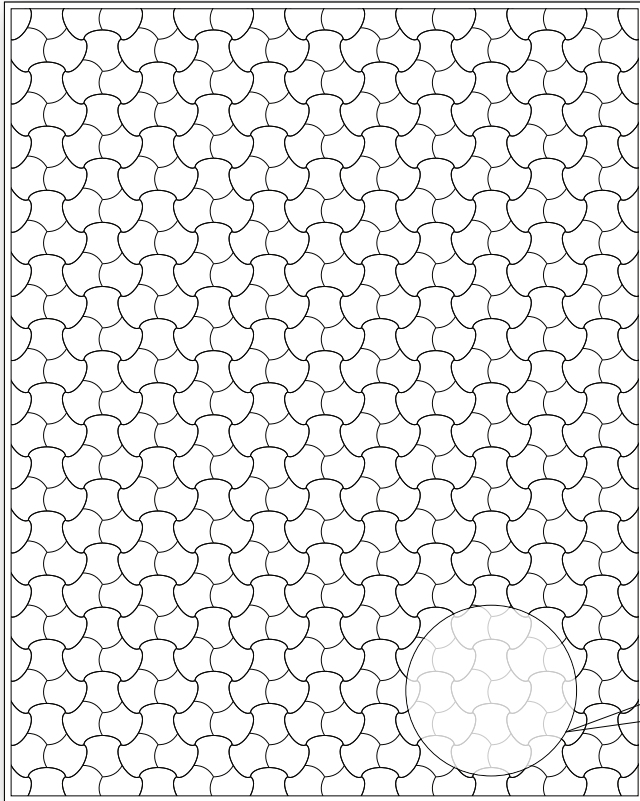

KYLE BUNTING

LEIGH

© 2012

FIRST IMAGINED WITH DESIGNER BARRY DIXON FOR THE GREYSTONE MANSION IN BEVERLY HILLS, LEIGH IS ADMIRABLE FOR ITS SIMPLISTIC BEAUTY. THE ADJOINING FORMS WERE INSPIRED BY THE PLAYFUL GEOMETRY OF A GAME OF JACKS. FREQUENTLY INTERPRETED IN A COLORFUL PALETTE, THE NUMEROUS PIECES OF LEIGH OFFER A WIDE RANGE OF PLAY BETWEEN TEXTURE AND COLOR.

AVAILABLE IN ANY SIZE, SHAPE, OR COLOR FOR RUG OR WALL.

STANDARD REPEAT: 12" X 11"

STANDARD BORDER: 1"

SIZE GUIDE / POPULAR SIZES

	WIDTHS		LENGTHS	
STANDARD	5 FT	X	8 FT	
STANDARD	6 FT	X	9 FT	
STANDARD	8 FT	X	10 FT	
STANDARD	9 FT	X	12 FT	
STANDARD	10 FT	X	14 FT	

THE STANDARD PATTERN REPEAT FOR THIS DESIGN INCREASES IN 212" X 11" INCREMENTS BUT THE PATTERN CAN BE CROPPED TO ANY SIZE, THEREFORE THERE ARE NO STANDARD SIZING INCREMENTS. IN MOST CASES THIS DESIGN CAN BE SPECIFIED FOR ANY SIZE.