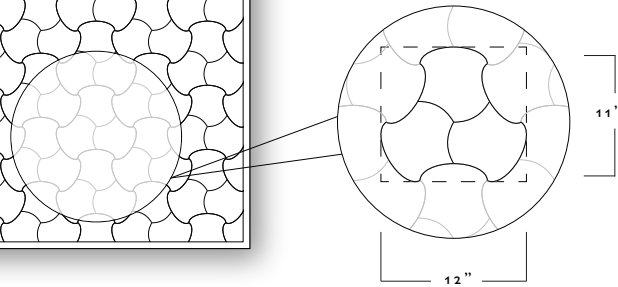

AVAILABLE IN ANY SIZE, SHAPE, OR COLOR FOR RUG OR WALL.

STANDARD REPEAT: 12" X 11"

STANDARD BORDER: 1"

SIZE GUIDE / POPULAR SIZES

	WIDTHS		LENGTHS	
STANDARD	5 FT	X	8 FT	
STANDARD	6 FT	X	9 FT	
STANDARD	8 FT	X	10 FT	
STANDARD	9 FT	X	12 FT	
STANDARD	10 FT	X	14 FT	

THE STANDARD PATTERN REPEAT FOR THIS DESIGN INCREASES IN 212" X 11" INCREMENTS BUT THE PATTERN CAN BE CROPPED TO ANY SIZE, THEREFORE THERE ARE NO STANDARD SIZING INCREMENTS. IN MOST CASES THIS DESIGN CAN BE SPECIFIED FOR ANY SIZE.