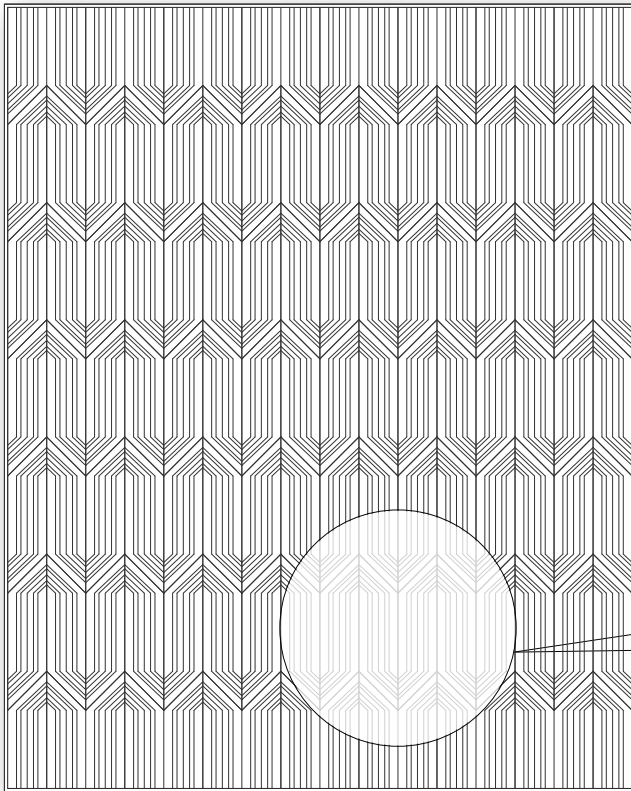

KYLE BUNTING

FLUME

© 2010

ORIGINALLY IMAGINED AS AN ART PIECE FOR AN EVENT AT GUMP'S IN SAN FRANCISCO, THE FIRST ITERATION OF THE DESIGN EMBODIED A GEOMETRIC RAINBOW, REFLECTING GUMP'S COLORFUL PALETTE. DESIGNER RYAN BREWER CALLED ON INSPIRATION FROM THE ARCHITECTURAL FORMS OF THE INTERIOR OF HIS CHILDHOOD CHURCH IN UPSTATE NEW YORK.

AVAILABLE IN ANY SIZE, SHAPE, OR COLOR FOR RUG OR WALL.

STANDARD REPEAT: 12" X 18"

STANDARD BORDER: 1"

SIZE GUIDE / POPULAR SIZES

	WIDTHS		LENGTHS	
STANDARD	5 FT	X	8 FT	
CLOSEST AVAILABLE SIZE	4 FT 7 IN		7 FT 1 IN	
	5 FT 1 IN		8 FT 7 IN	
	5 FT 7 IN			
STANDARD	6 FT	X	9 FT	
CLOSEST AVAILABLE SIZE	5 FT 7 IN		8 FT 7 IN	
	6 FT 1 IN		10 FT 1 IN	
	6 FT 7 IN			
STANDARD	8 FT	X	10 FT	
CLOSEST AVAILABLE SIZE	7 FT 7 IN		10 FT 1 IN	
	8 FT 1 IN			
	8 FT 7 IN			
STANDARD	9 FT	X	12 FT	
CLOSEST AVAILABLE SIZE	8 FT 7 IN		11 FT 7 IN	
	9 FT 1 IN		13 FT 1 IN	
	9 FT 7 IN			
STANDARD	10 FT	X	14 FT	
CLOSEST AVAILABLE SIZE	9 FT 7 IN		13 FT 1 IN	
	10 FT 1 IN		14 FT 7 IN	
	10 FT 7 IN			

STANDARD SIZING RUNS AT 12" X 18" INCREMENTS. SIZING SHOWN ABOVE ARE EXAMPLES OF COMMON RUG SIZES BUT ARE NOT THE ONLY STANDARD SIZES WE OFFER. CUSTOM SIZING ALWAYS AVAILABLE.