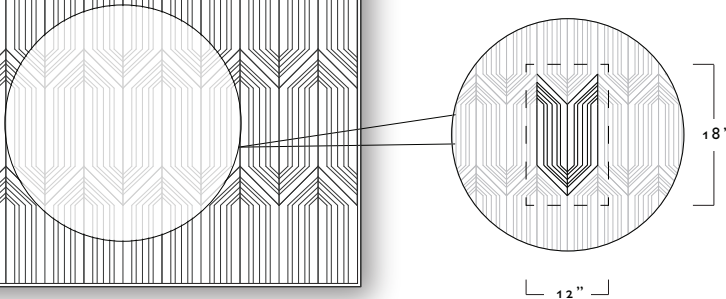

KYLE BUNTING

FLUME

© 2010

ORIGINALLY IMAGINED AS AN ART PIECE FOR AN EVENT AT GUMP'S IN SAN FRANCISCO, THE FIRST ITERATION OF THE DESIGN EMBODIED A GEOMETRIC RAINBOW, REFLECTING GUMP'S COLORFUL PALETTE. DESIGNER RYAN BREWER CALLED ON INSPIRATION FROM THE ARCHITECTURAL FORMS OF THE INTERIOR OF HIS CHILDHOOD CHURCH IN UPSTATE NEW YORK.

AVAILABLE IN ANY SIZE, SHAPE, OR COLOR FOR RUG OR WALL.

STANDARD REPEAT: 12" X 18"

STANDARD BORDER: 1"

SIZE GUIDE / POPULAR SIZES

	WIDTHS		LENGTHS	
STANDARD	5 FT	X	8 FT	
CLOSEST AVAILABLE SIZE	4 FT 7 IN		7 FT 1 IN	
	5 FT 1 IN		8 FT 7 IN	
	5 FT 7 IN			
STANDARD	6 FT	X	9 FT	
CLOSEST AVAILABLE SIZE	5 FT 7 IN		8 FT 7 IN	
	6 FT 1 IN		10 FT 1 IN	
	6 FT 7 IN			
STANDARD	8 FT	X	10 FT	
CLOSEST AVAILABLE SIZE	7 FT 7 IN		10 FT 1 IN	
	8 FT 1 IN			
	8 FT 7 IN			
STANDARD	9 FT	X	12 FT	
CLOSEST AVAILABLE SIZE	8 FT 7 IN		11 FT 7 IN	
	9 FT 1 IN		13 FT 1 IN	
	9 FT 7 IN			
STANDARD	10 FT	X	14 FT	
CLOSEST AVAILABLE SIZE	9 FT 7 IN		13 FT 1 IN	
	10 FT 1 IN		14 FT 7 IN	
	10 FT 7 IN			

STANDARD SIZING RUNS AT 12" X 18" INCREMENTS. SIZING SHOWN ABOVE ARE EXAMPLES OF COMMON RUG SIZES BUT ARE NOT THE ONLY STANDARD SIZES WE OFFER. CUSTOM SIZING ALWAYS AVAILABLE.