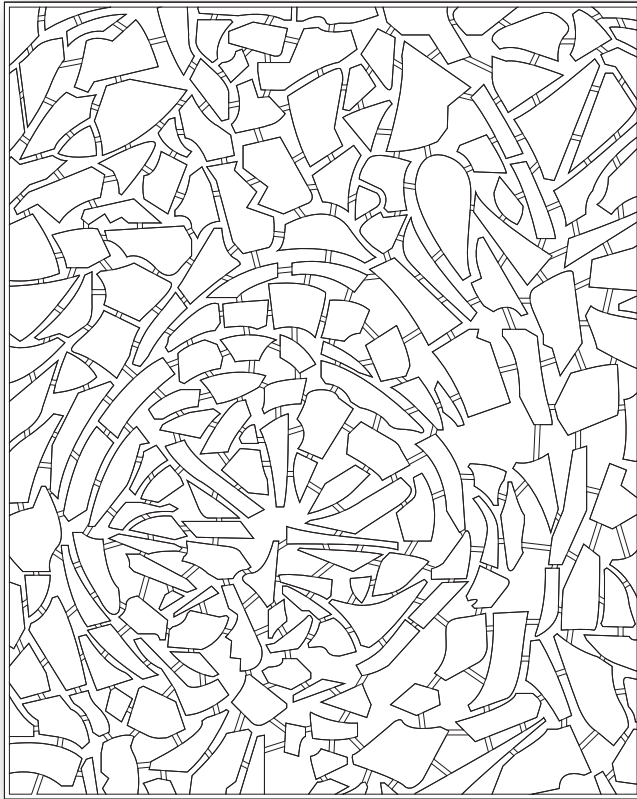

## E L E M E N T I I

© 2017

LIKE ALL IN THE ABIDEMI SERIES, ELEMENT II SHOWCASES SPORADICALLY PLACED, ANGULAR SHAPES INTERLOCKED WITH ONE ANOTHER THROUGH THIN STRIPS OF HIDE. THE DESIGN ITSELF FEATURES A CENTRAL FRACTURE OF SHAPES WITH THE REST OF THE PIECES ORBITING AROUND ITS POINT OF FOCUS.

AVAILABLE IN ANY SIZE, SHAPE, OR COLOR FOR RUG OR WALL.

STANDARD REPEAT: ANY

STANDARD BORDER: 0.75"

## SIZE GUIDE / POPULAR SIZES

	WIDTHS		LENGTHS	
STANDARD	5 FT	X	8 FT	
STANDARD	6 FT	X	9 FT	
STANDARD	8 FT	X	10 FT	
STANDARD	9 FT	X	12 FT	
STANDARD	10 FT	X	14 FT	

THIS PATTERN CHANGES DEPENDING ON THE SIZE THEREFORE THERE ARE NO STANDARD SIZING INCREMENTS. IN MOST CASES THIS DESIGN CAN BE SPECIFIED FOR ANY SIZE.